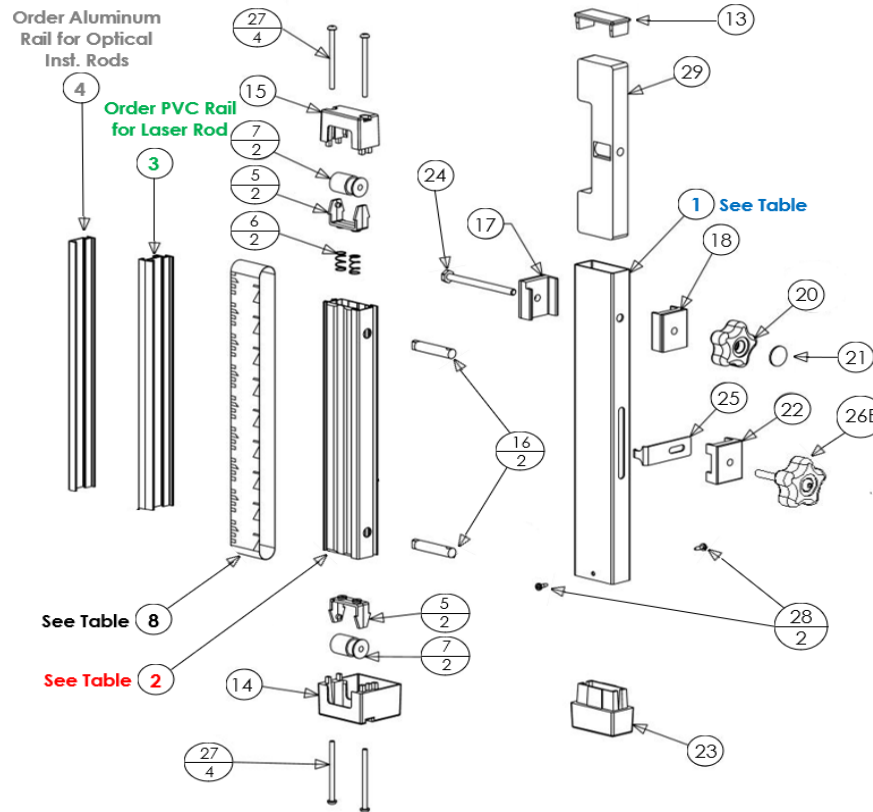

DEMONSTRATION VIDEOS:

Scan QR code below or click on text, hyperlink included.

[TAPE REPLACEMENT](#)

[ALUMINUM OR PVC RAIL REPLACEMENT](#)

[SLIDE ASSEMBLY REPLACEMENT](#)

Housing Configurations (Items # 1 & 2)		
Rod	Rear Housing	Front Housing
10 FT	1000-1020-10	1000-1021-10
15 FT	1000-1020-15	1000-1021-15
3 M	1000-1020-3	1000-1021-3
5M	1000-1020-5	1000-1021-5
Rail Configurations (Items # 3 & 4)		
Rod	Laser PVC Rail	Survey Alum Rail
10 FT	1000-1022-10	1000-1032-10
15 FT	1000-1022-15	1000-1032-15
3 M	1000-1022-3	1000-1032-3
5M	1000-1022-5	1000-1032-5
Tape Configurations (Item # 8)		
Item	Part Number	Description
10 FT	1000-1023	10ths /Cut & Fill
10 FT	1000-1026	10ths Full Face
10 FT	1000-1036	Inches /Cut & Fill
10 FT	1000-1037	Inches / 10ths
10 FT	1000-1038	Inches Full Face
15 FT	1000-1501	10ths /Cut & Fill
15 FT	1000-1504	10ths Full Face
3 M	1000-1024	Metric Full Face
3 M	1000-1035	Metric /Cut & Fill
5 M	1000-1502	Metric Full Face
5 M	1000-1503	Metric /Cut & Fill

Item	Part Number	Description	Qty
5	1000-1011	SUPPORT, ROLLER	2
6	0000-1217	Spring, OD .360/ ID .310/ wire .026	2
7	1000-1018	ROLLER, TAPE	2
13	1000-1002	CAP, REAR ROD TOP	1
14	1000-1001	CAP, FRONT ROD BOTTOM	1
15	1000-1000	CAP, FRONT ROD TOP	1
16	1000-1019	DOWELL, TOP & BOTTOM CAPS	2
17	1000-1005	CLAMP, ROD LOCK (LEFT)	1
18	1000-1004	CLAMP, ROD LOCK (RIGHT)	1
20	1000-1015	KNOB, LOCK ROD LARGE	1
21	Supplied w/Knob	Cover, Rod Lock Knob Only Upon Request	1
22	1000-1012	GUIDE, TAPE LOCK PIN	1
23	1000-1003	FOOT, REAR ROD	1
24	0000-1600	BOLT, 1/4-20 X 3 1/4 HXHD Z	1
25	1000-1013	PIN, TAPE LOCK	1
26-B	0000-1132-K	LARGE LOCK KNOB W/SCREW, 1/4-20 X 2 1/4 BHSC SS	1
27	0000-1089	SCREW, 8-32 X 2.5 PHPAN	4
28	0000-1180	SCREW, # 6-3/8 PHPN MS SS	2
29	1000-1006-2	SLIDE REP KIT - SLIDE, KNOB, SCREW, LBL	1