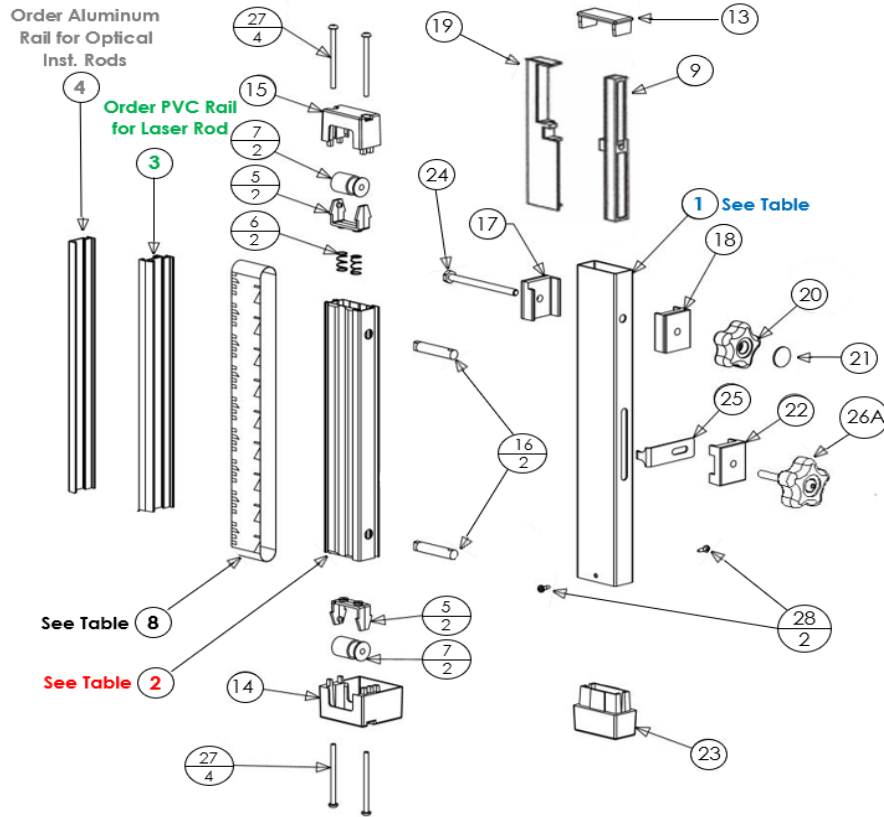

DEMONSTRATION VIDEOS:

Scan QR code below or click on text, hyperlink included.

[TAPE REPLACEMENT](#)

[ALUMINUM OR PVC RAIL REPLACEMENT](#)

[SLIDE ASSEMBLY REPLACEMENT](#)

Housing Configurations (Items # 1 & 2)		
Rod	Rear Housing	Front Housing
10 FT	1000-1020-10	1000-1021-10
15 FT	1000-1020-15	1000-1021-15
3 M	1000-1020-3	1000-1021-3
5M	1000-1020-5	1000-1021-5
Rail Configurations (Items # 3 & 4)		
Rod	Laser PVC Rail	Survey Alum Rail
10 FT	1000-1022-10	1000-1032-10
15 FT	1000-1022-15	1000-1032-15
3 M	1000-1022-3	1000-1032-3
5M	1000-1022-5	1000-1032-5
Tape Configurations (Item # 8)		
Item	Part Number	Description
10 FT	1000-1023	10ths /Cut & Fill
10 FT	1000-1026	10ths Full Face
10 FT	1000-1036	Inches /Cut & Fill
10 FT	1000-1037	Inches / 10ths
10 FT	1000-1038	Inches Full Face
15 FT	1000-1501	10ths /Cut & Fill
15 FT	1000-1504	10ths Full Face
3 M	1000-1024	Metric Full Face
3 M	1000-1035	Metric /Cut & Fill
5 M	1000-1502	Metric Full Face
5 M	1000-1503	Metric /Cut & Fill

Item	Part Number	Description	Qty
5	1000-1011	SUPPORT, ROLLER	2
6	0000-1217	Spring, OD .360/ ID .310/ wire .026	2
7	1000-1018	ROLLER, TAPE	2
9*	~~1000-1014~~	DISCONTINUED: USE 1000-1006-2 AS REPLACEMENT	
13	1000-1002	CAP, REAR ROD TOP	1
14	1000-1001	CAP, FRONT ROD BOTTOM	1
15	1000-1000	CAP, FRONT ROD TOP	1
16	1000-1019	DOWELL, TOP & BOTTOM CAPS	2
17	1000-1005	CLAMP, ROD LOCK (LEFT)	1
18	1000-1004	CLAMP, ROD LOCK (RIGHT)	1
19*	~~1000-1008~~	DISCONTINUED: USE 1000-1006-2 AS REPLACEMENT	
20	1000-1015	KNOB, LOCK ROD LARGE	1
21	Supplied w/Knob	Cover, Rod Lock Knob Only Upon Request	1
22	1000-1012	GUIDE, TAPE LOCK PIN	1
23	1000-1003	FOOT, REAR ROD	1
24	0000-1600	BOLT, 1/4-20 X 3 1/4 HXHD Z	1
25	1000-1013	PIN, TAPE LOCK	1
26-A	0000-1604-K	LARGE LOCK KNOB W/SCREW, 1/4-20 X 2 BH SS	1
27	0000-1089	SCREW, 8-32 X 2.5 PHPAN	4
28	0000-1180	SCREW, # 6-3/8 PHPN MS SS	2
29	1000-1006-2	SLIDE REP KIT - SLIDE, KNOB, SCREW, LBL	1